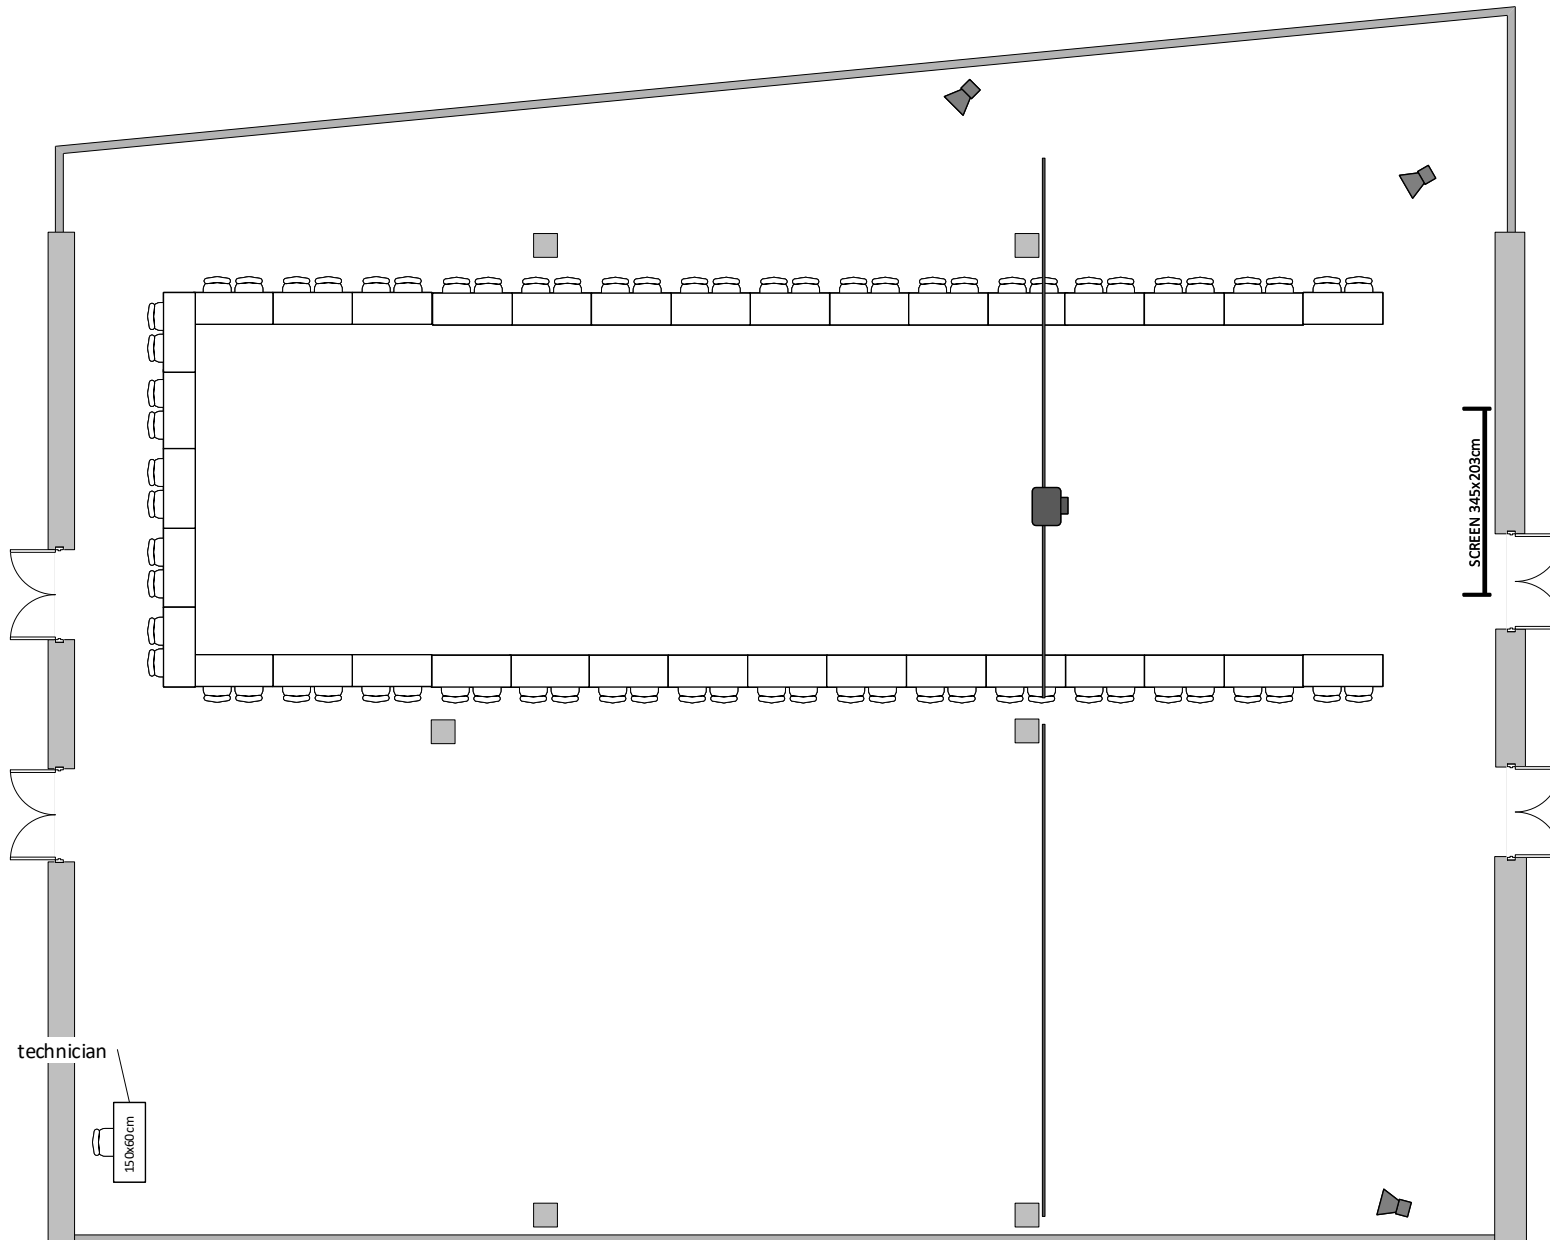

# JIŽNÍ SÁL 3AB / SOUTH HALL 3AB

U max. kapacita 70 osob/ U max. capacity 70 people

## LEGENDA/KEY

židle/chair

150x60cm

stůl/table

reproduktor/  
speaker

technician

150x60cm

SCREEN 345x203cm